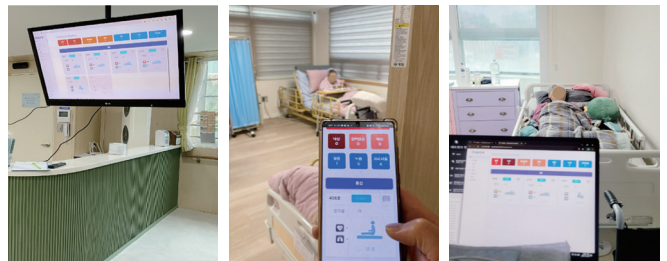

➤ USB 3.0 C-type cable (2.5m) is also provided, however, you may need a separate cable if you need a longer connectivity.