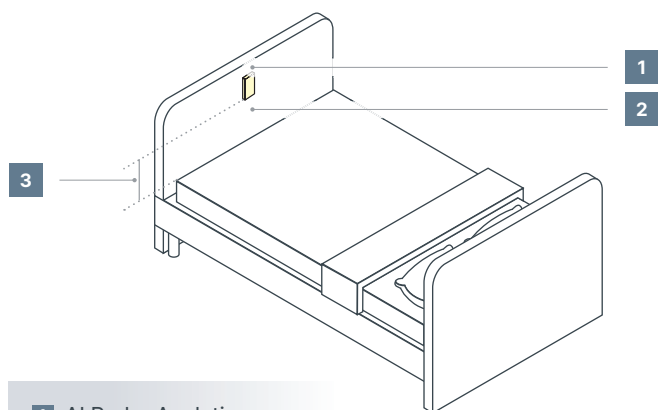

Edge AI

Connect
Emergency

Automated Pose Detection & Alarm

Sitting, lying, toss & turn

Fall

Potential Fall
: sitting side of bed & ambulating

Radar-sensor based Senior Care Solution

Easy and Simple installation

Attach to Bed & Connect WiFi

1 AI Radar Analytics

2 Center

3 16cm (± 1 cm)

Use Case in Korea

AI Radar Analytics

Cable Clips

Install Guide